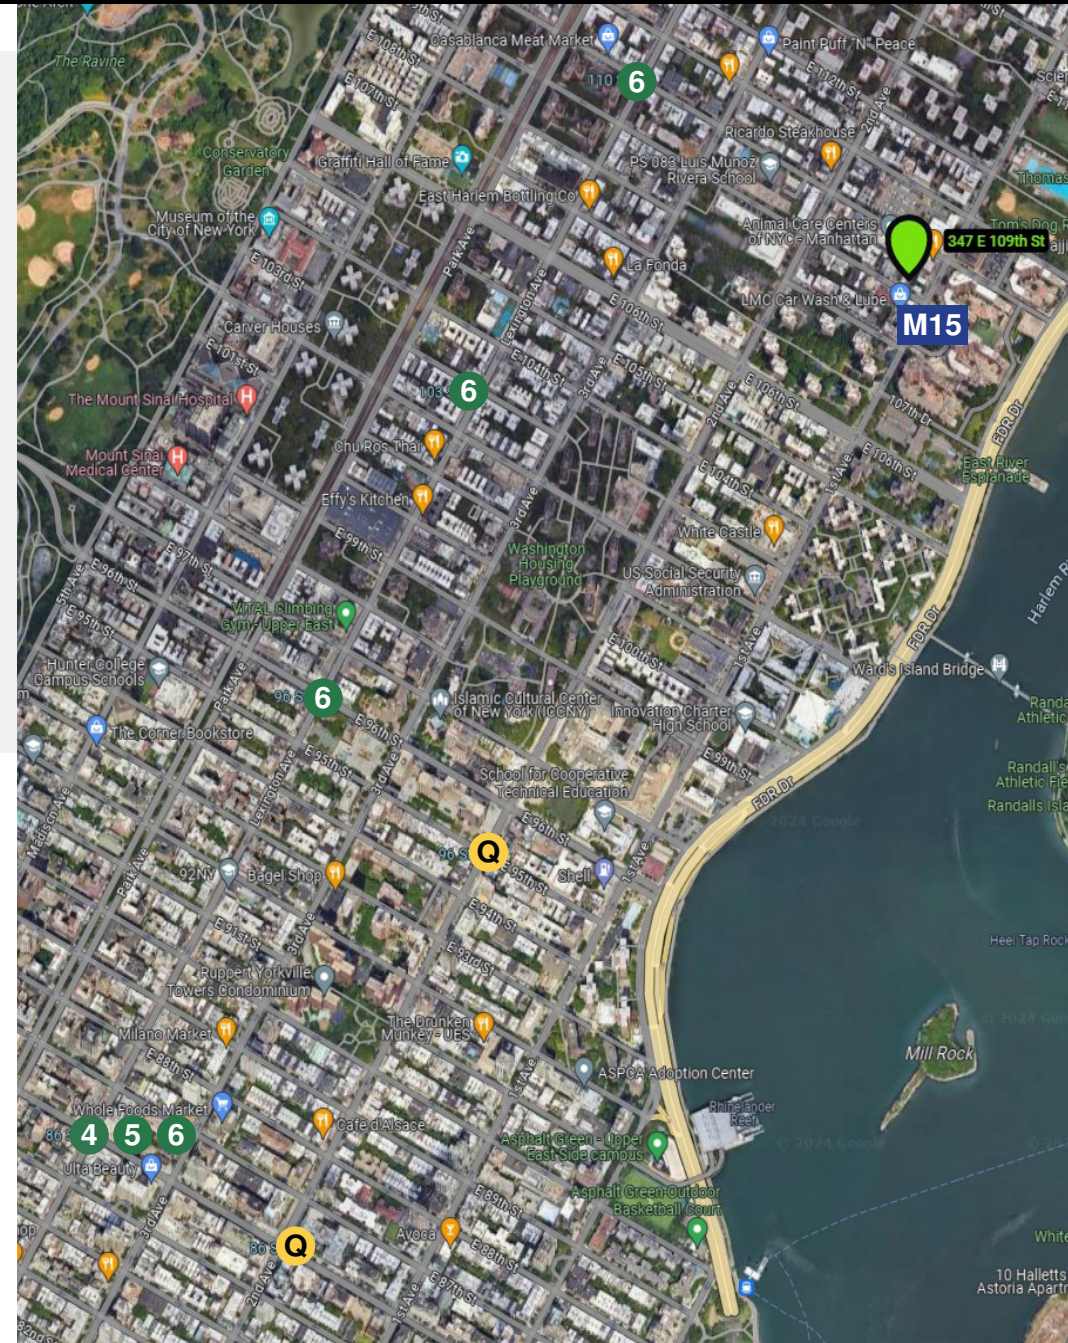

10'

TRANSPORTATION

4 5 6 Q M15

POSSESSION

Immediate

HIGHLIGHTS

- Former Piatto D'Oro
- Newly Renovated Space Near Subway / Bus Lines
- Prime East Harlem Retail with Great Foot, Driving Traffic
- Neighbors: Starbucks, Nike, Dunkin' Donuts, Ricardo's Steak House, CitiMD, Chase Bank, Banco Popular, KFC, Burger King, 7-11, Boost Mobile